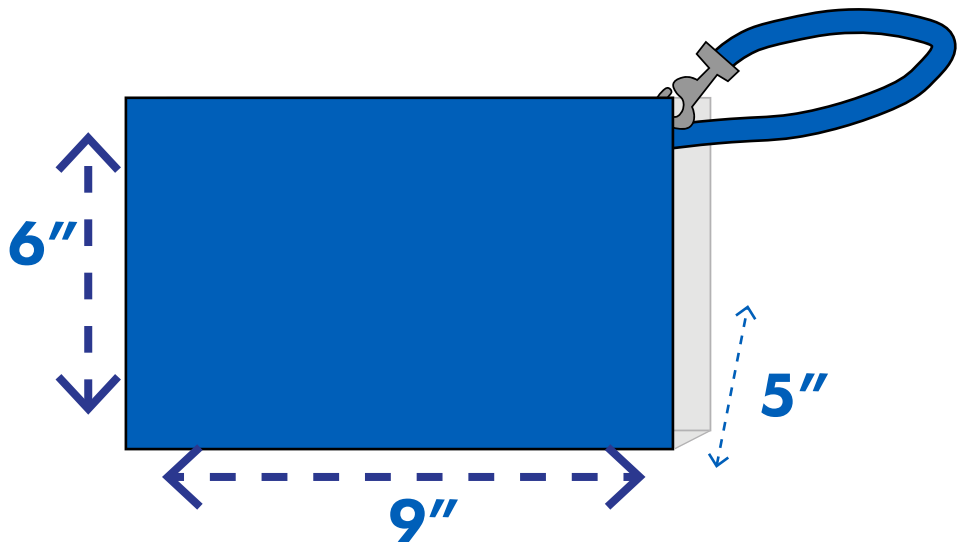

BERRY CENTER

CLEAR BAG POLICY

TRANSPARENT

CLEAR TOTE

CLEAR BACKPACK

CLEAR STORAGE BAG

No size limitations

NON-TRANSPARENT

SMALL PURSE OR CLUTCH

Size to not exceed
6" x 9" x 5"